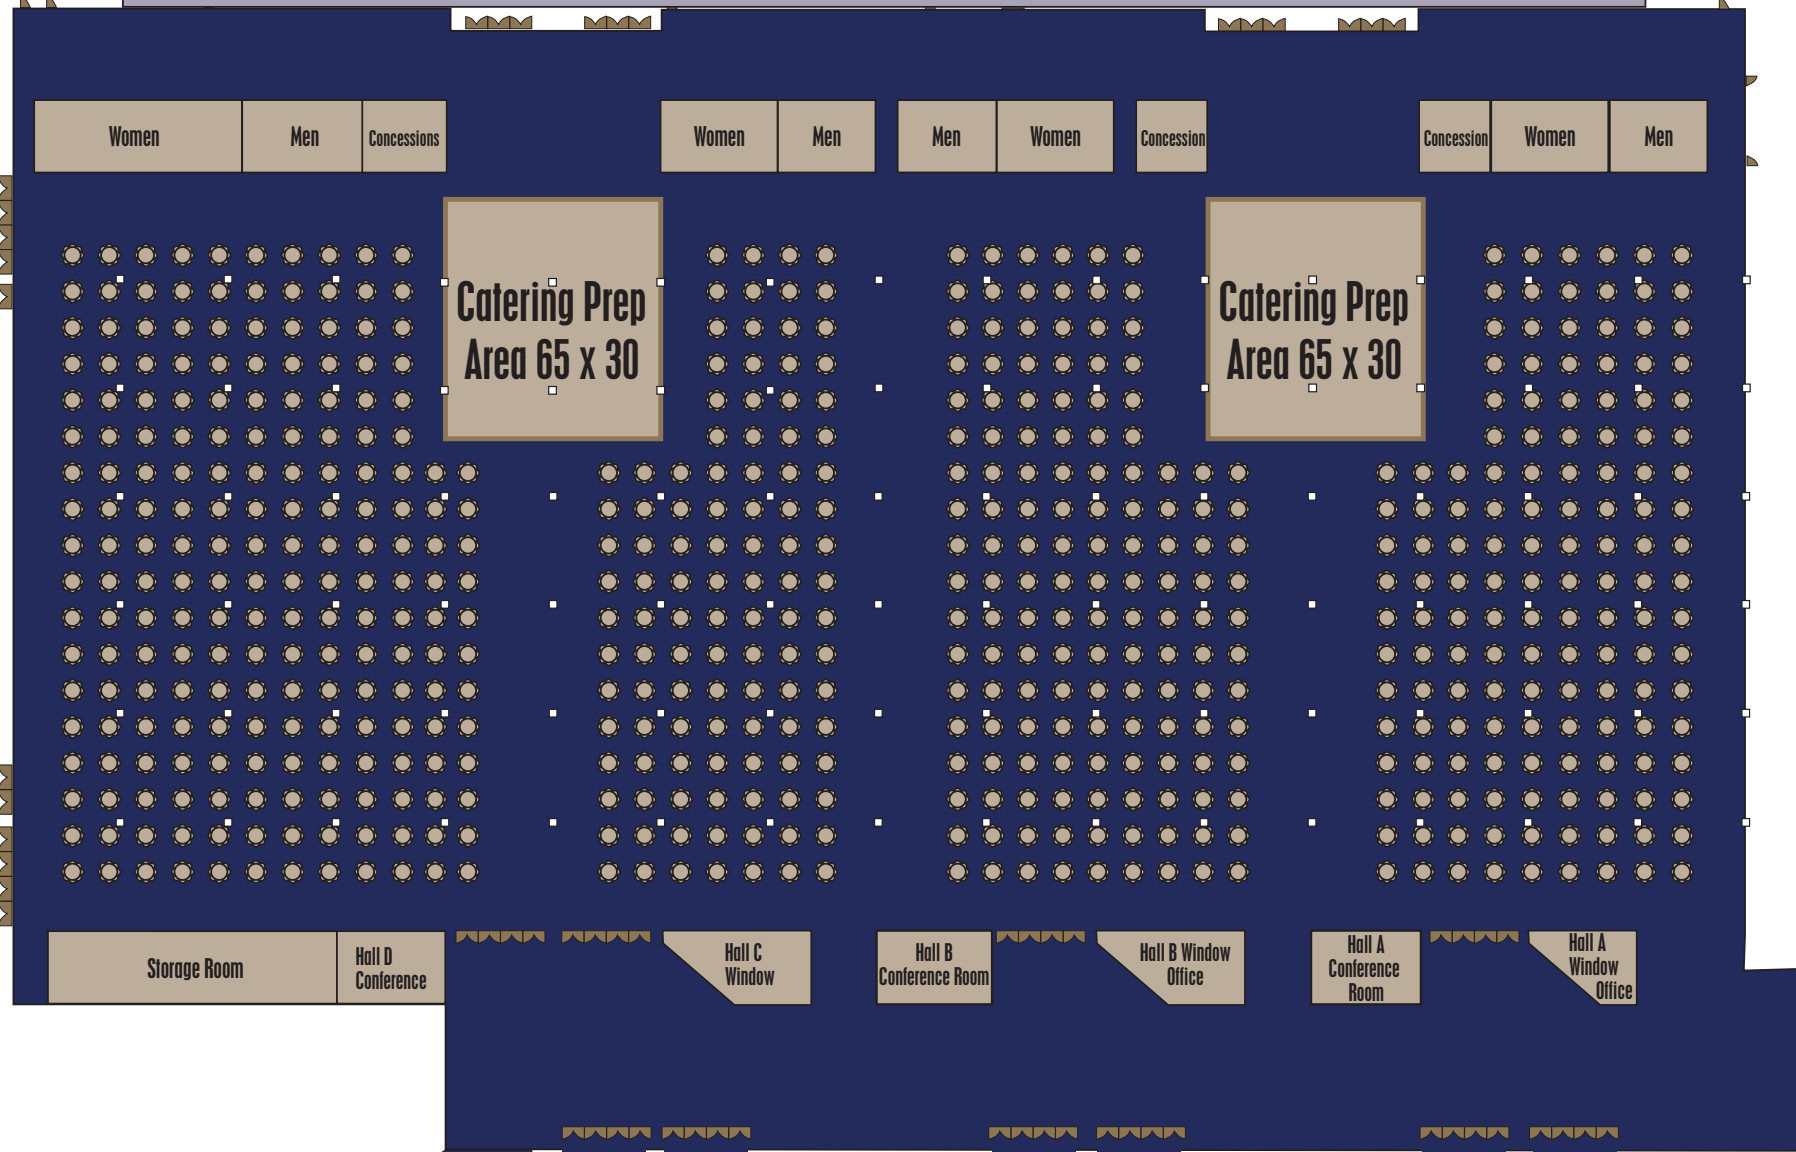

Secured Loading Dock 75,000 gsf

Banquet Setup  
Exhibition Hall  
Alliant Energy Center  
Madison, WI