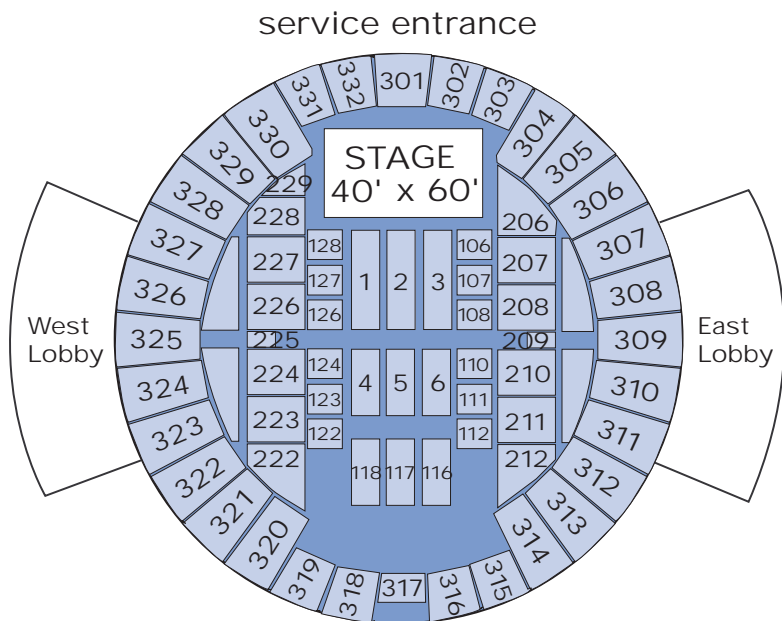

VETERANS MEMORIAL COLISEUM AT THE ALLIANT ENERGY CENTER

Ticketing/Ticket Master
MTA 1-608-267-3995

Performance Facts

CAPACITY

10,230	General Admission
8,844	Reserved (unobstructed) End Stage
9,887	In the Round
9,455	Basketball
7,672	3/4 House General Admission
5,500	3/4 House Reserved

RIGGING

Dome	96 ft. to center ceiling; 65 ft. to rim of ceiling
Low Steel	75 ft.
High Steel	96 ft.
Scoreboard	14 ft. x 14 ft. House center; 36" clearance from floor in highest position

STAGE TYPE

House Sets	Stage Right ME 500 and Sico portable
-------------------	--------------------------------------

POWER

600 AMP 3PHZ 208V	Stage right/left 90 ft. from upstage center
400 AMP 3PHZ 208V	Stage right/left 160 ft. from upstage center

HOUSE LIGHTS

Location	Sound booth
Type	Dimmable Incandescent and halide
Control	House electrician
Message	Two lighted message centers in the arena proper run upcoming events, public service and paid advertising. These are operated before performances and at intermissions. The boards are turned off five minutes prior to performance.

9 DRESSING ROOMS

Team Rooms 1-5	120 sq. ft., 50 ft. from stage, private bath with shower
Dressing Rooms 1-4	900 sq. ft., 50' from stage, bath with gang shower
Green Room	400 sq. ft. well appointed with furniture, private bath with shower
Furniture	House owns convention-type furnishings; rentals available
Plants	Rental
Phones	By House