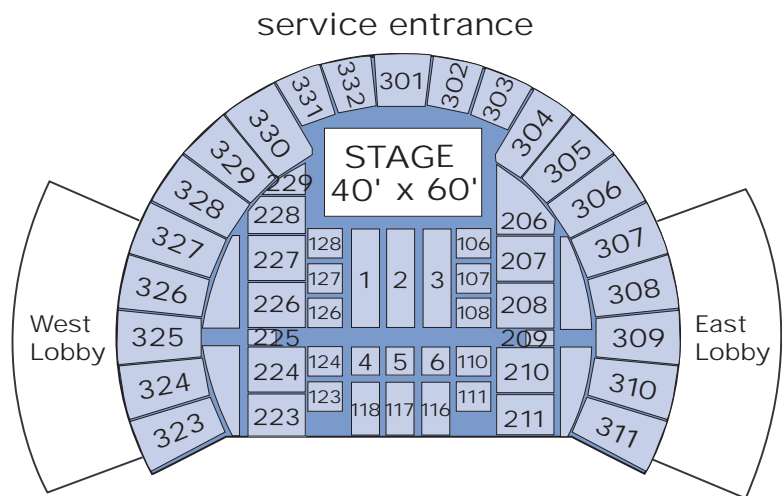

VETERANS MEMORIAL COLISEUM AT THE ALLIANT ENERGY CENTER

Ticketing/Ticket Master
MTA 1-608-267-3995

Performance Facts

CAPACITY

10,230	General Admission
8,844	Reserved (unobstructed) End Stage
9,887	In the Round
9,455	Basketball
7,672	3/4 House General Admission
5,500	3/4 House Reserved

RIGGING

Dome	96 ft. to center ceiling; 65 ft. to rim of ceiling
Low Steel	75 ft.
High Steel	96 ft.
Scoreboard	14 ft. x 14 ft. House center; 36" clearance from floor in highest position

STAGE TYPE

House Sets	Stage Right ME 500 and Sico portable
-------------------	--------------------------------------

POWER

600 AMP 3PHZ 208V	Stage right/left 90 ft. from upstage center
400 AMP 3PHZ 208V	Stage right/left 160 ft. from upstage center

HOUSE LIGHTS

Location	Sound booth
Type	Dimmable Incandescent and halide
Control	House electrician
Message	Two lighted message centers in the arena proper run upcoming events, public service and paid advertising. These are operated before performances and at intermissions. The boards are turned off five minutes prior to performance.

9 DRESSING ROOMS

Team Rooms 1-5	120 sq. ft., 50 ft. from stage, private bath with shower
Dressing Rooms 1-4	900 sq. ft., 50' from stage, bath with gang shower
Green Room	400 sq. ft. well appointed with furniture, private bath with shower
Furniture	House owns convention-type furnishings; rentals available
Plants	Rental
Phones	By House