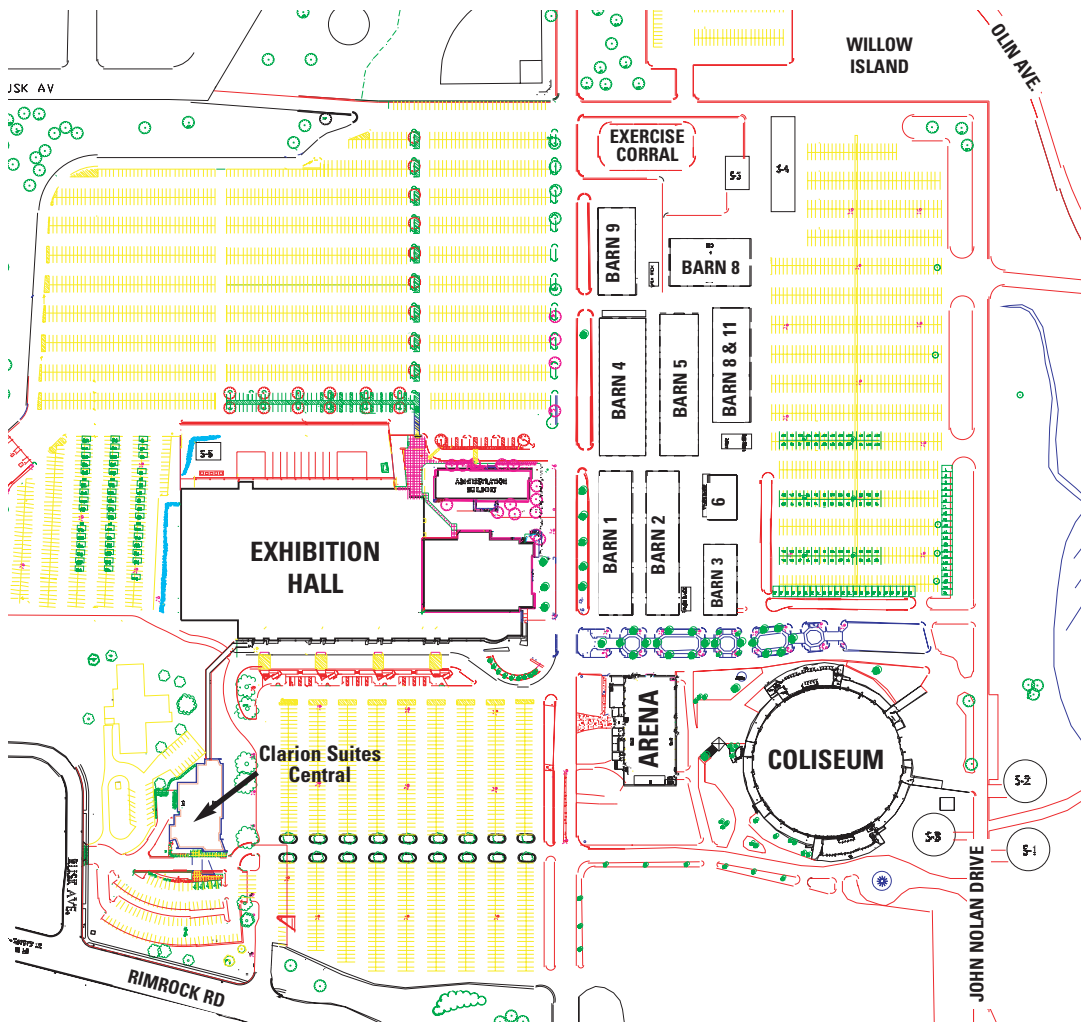

ARENA AT THE ALLIANT ENERGY CENTER

SHOW RINGS

ARENA

- 22,000 square foot main floor
- 85' x 215' show ring
- Lobby and show office
- High-quality sound system with barn call system
- 550-person grandstand seating
- 30' ceiling height
- 18' x 20' freight door

SERVICES

- 100' x 200' exercise corral
- Ring dragging and watering
- Additional limestone warm up areas available
- Onsite electrical RV hook-ups
- 24 hour shower/restroom facilities
- Modern horse stalls—9 barns with 800 stalls
- 140 room all suite hotel on site
- Full service in-house decorating and catering
- Wide variety of audio-visual equipment available