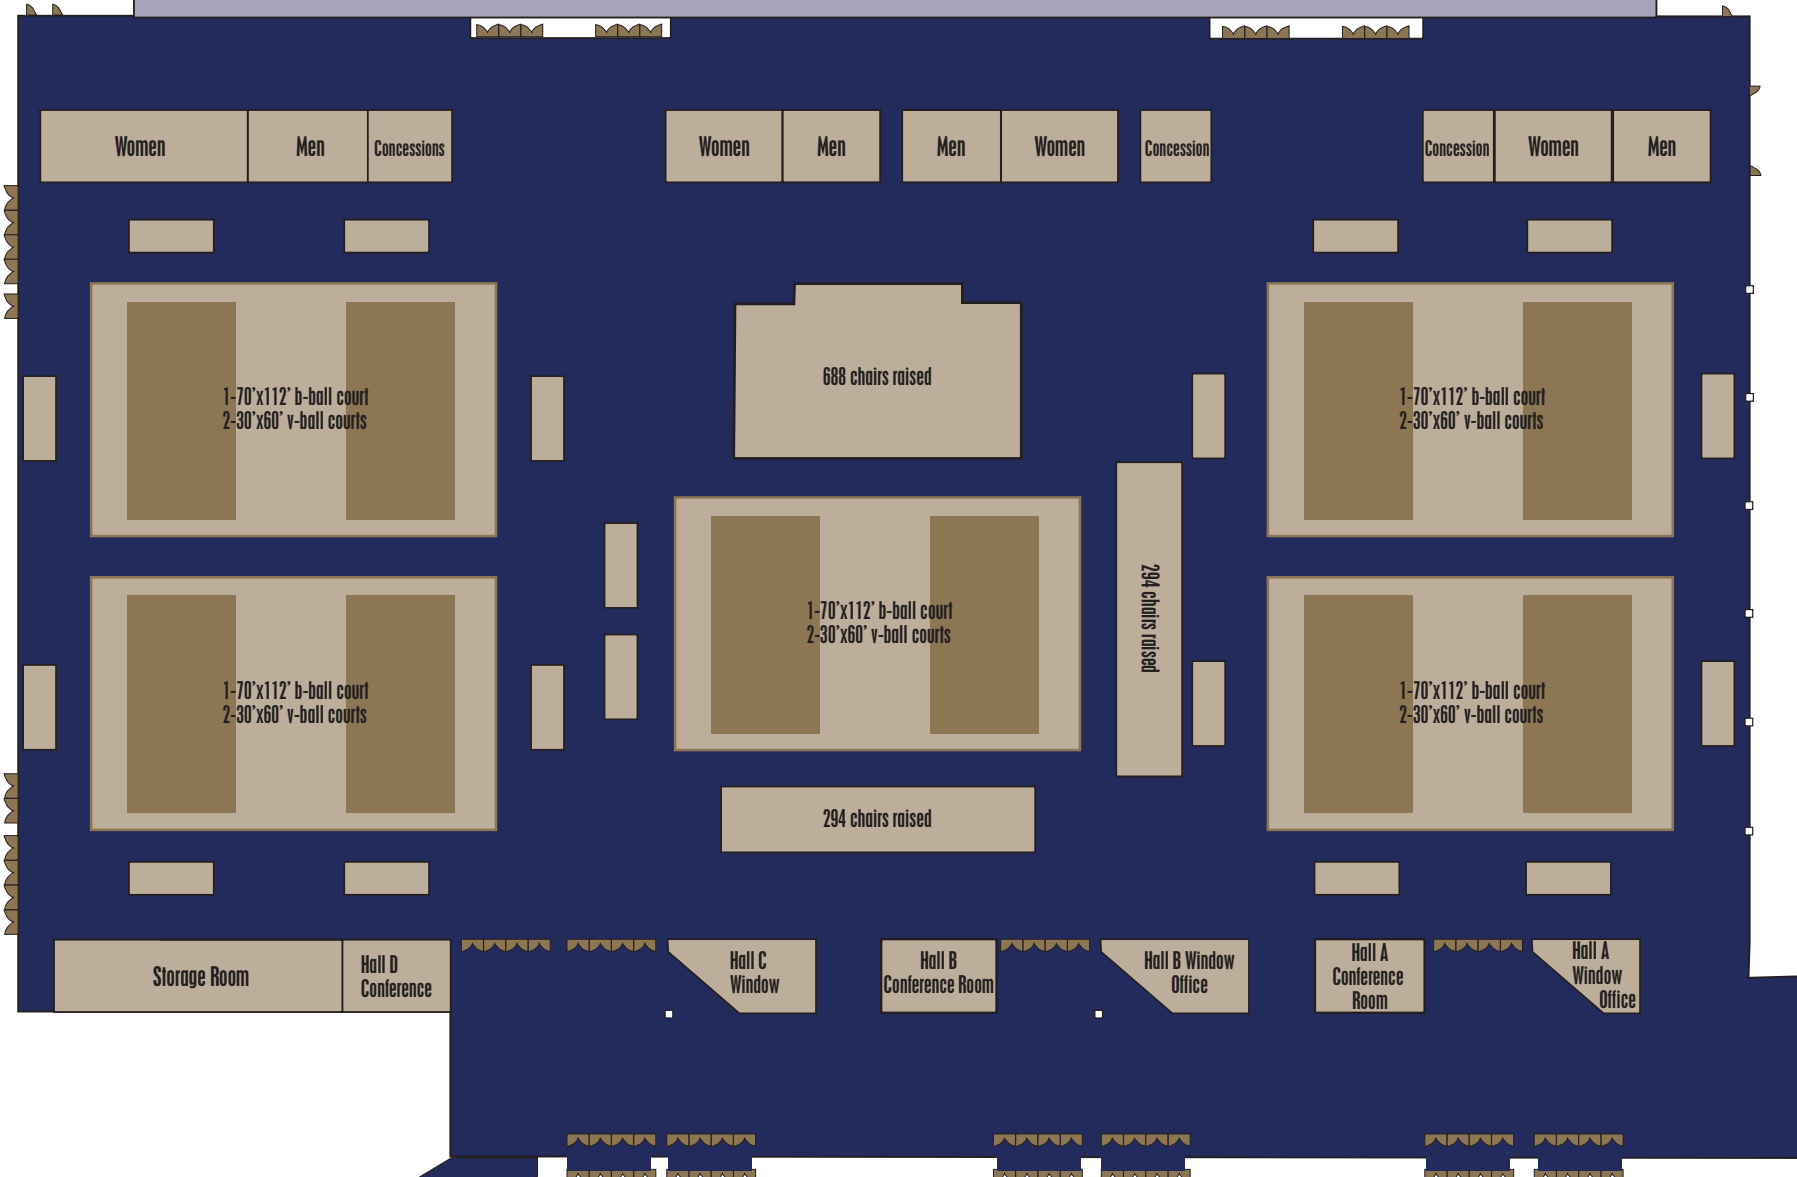

Secured Loading Dock 75,000 gsf

Sport Court Layout
Exhibition Hall
Alliant Energy Center
Madison, WI