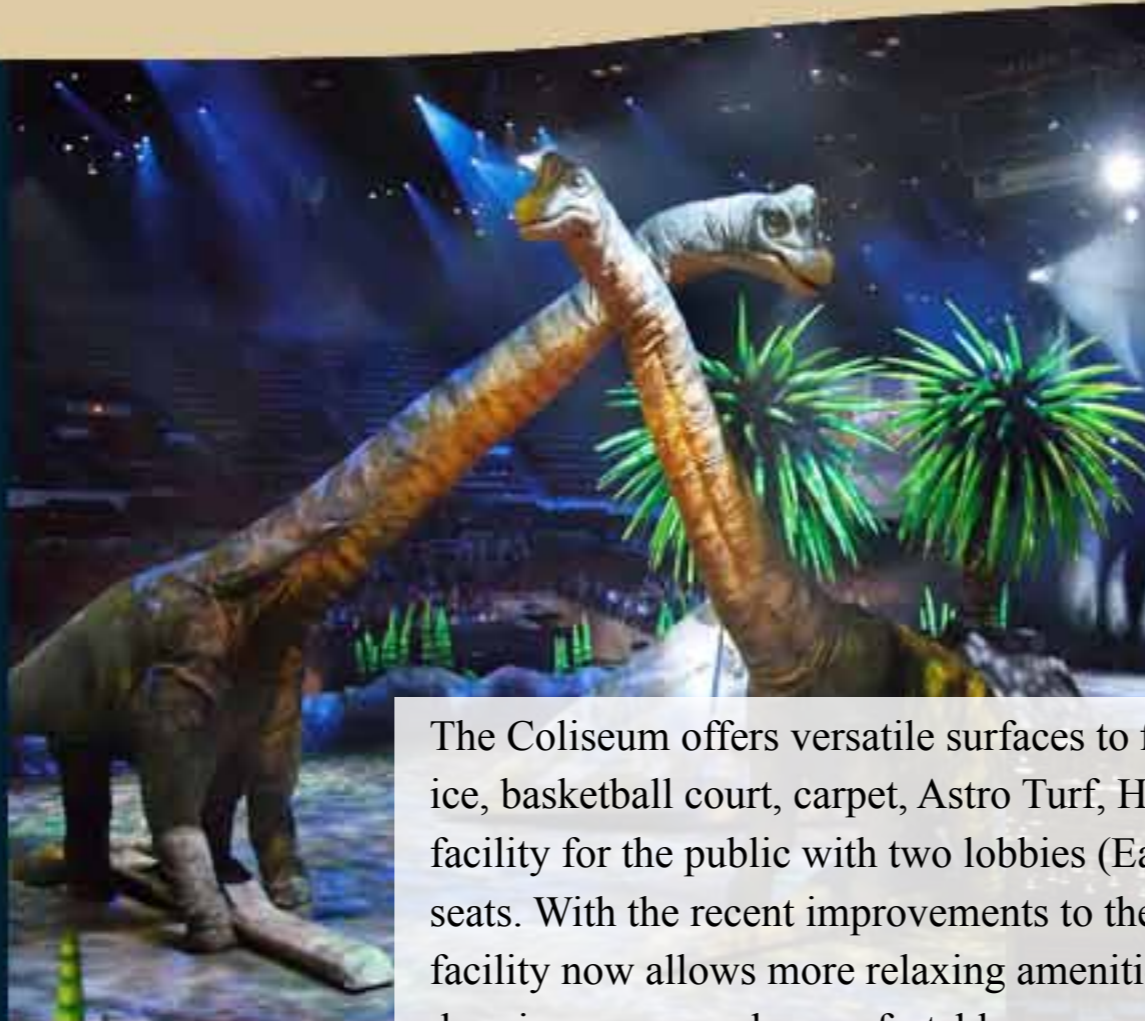

PLAN YOUR EVENT —  
[SALES@ALLIANTENERGYCENTER.COM](mailto:SALES@ALLIANTENERGYCENTER.COM)

With a 10,231-person capacity, Veterans Memorial Coliseum is a multi-purpose facility. The building has recently been completely renovated with updated seating, suites, locker rooms, sound system and lobbies. This facility is ideal for concerts, family shows, sporting events, staged performances, consumer shows, conventions and assemblies.

# ALLIANT ENERGY CENTER

VETERANS MEMORIAL COLISEUM • EXHIBITION HALL • WILLOW ISLAND

VM COLISEUM [HOME]

VERSATILE FACILITY

CONSUMER SHOWS  
& MORE!

AMENITIES

PARKING

CATERING & CONCESSIONS

MADISON, WI

[WWW.ALLIANTENERGYCENTER.COM](http://WWW.ALLIANTENERGYCENTER.COM)

PLAN YOUR EVENT —  
[SALES@ALLIANTENERGYCENTER.COM](mailto:SALES@ALLIANTENERGYCENTER.COM)

The Coliseum offers versatile surfaces to fit a variety of needs including concrete, dirt, ice, basketball court, carpet, Astro Turf, Homesote and Sport Court. It is a comfortable facility for the public with two lobbies (East and West) and upholstered and padded seats. With the recent improvements to the front of the house and backstage areas, the facility now allows more relaxing amenities for performers including nine spacious dressing rooms and a comfortable green room.