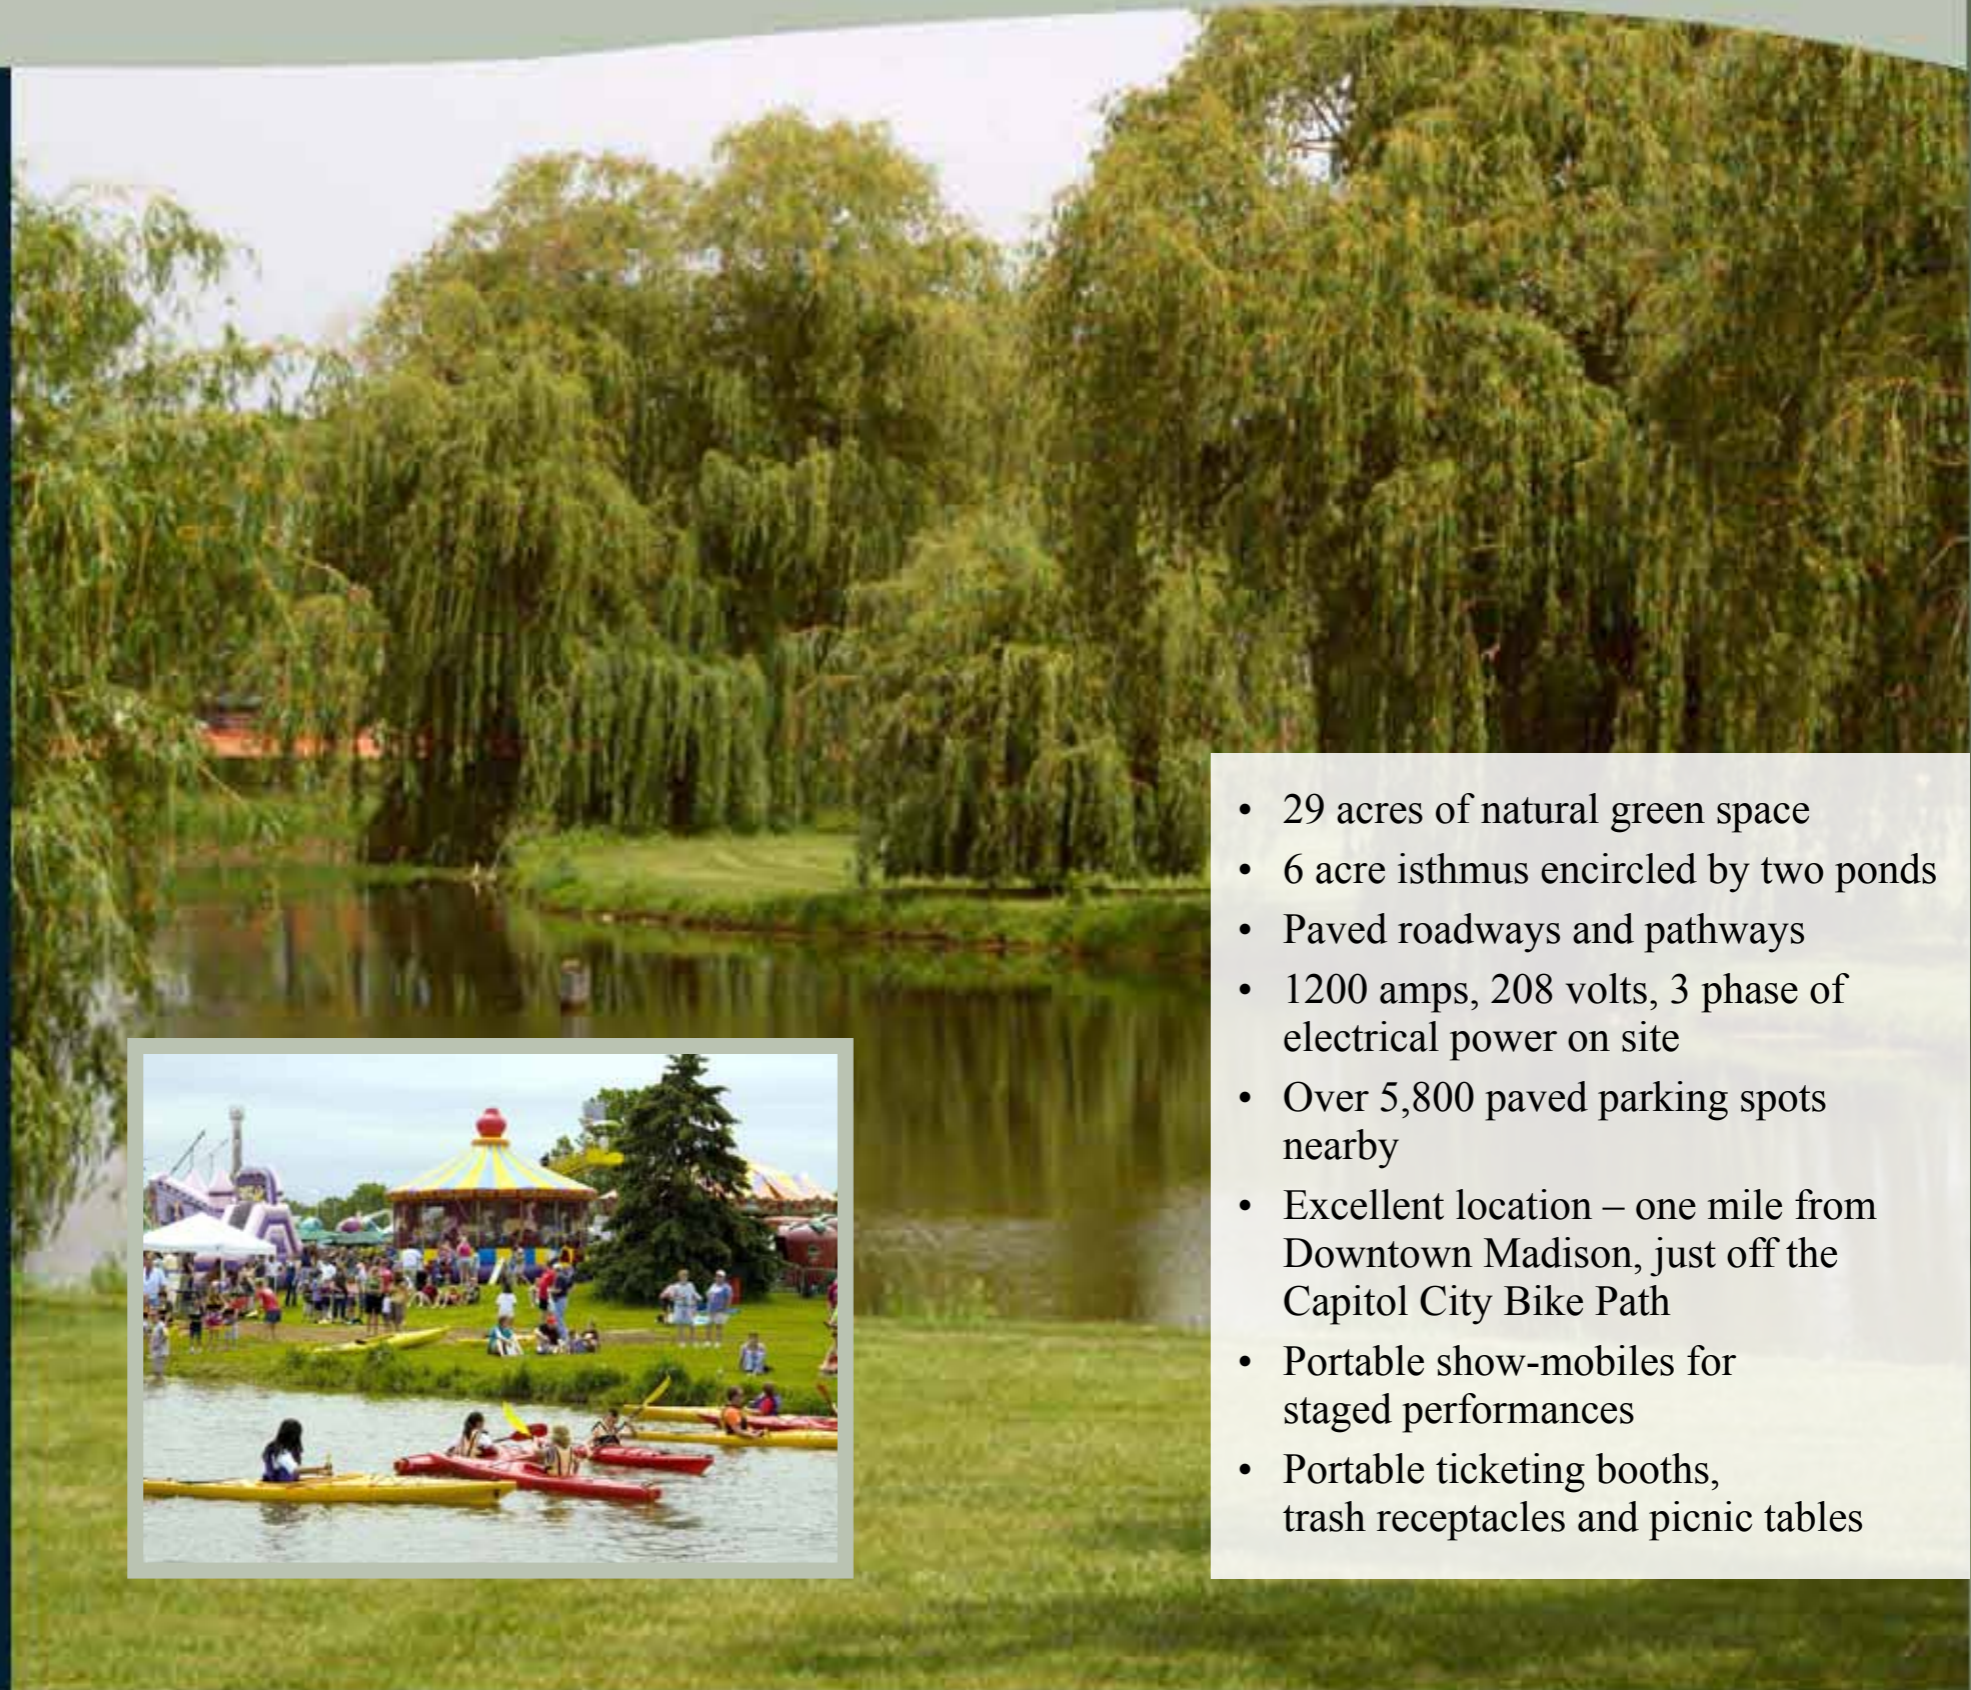

[WWW.ALLIANTENERGYCENTER.COM](http://WWW.ALLIANTENERGYCENTER.COM)

PLAN YOUR EVENT —  
[SALES@ALLIANTENERGYCENTER.COM](mailto:SALES@ALLIANTENERGYCENTER.COM)

**MANIFEST FOR 29 ACRE WILLOW ISLAND**

AREA INSIDE PONDS	6 ACRES
POND SURFACE AREA	6 ACRES
AREA OUTSIDE PONDS	17 ACRES
POND SURFACE AREA	6 ACRES
NORTH ENTRANCE	61 FT. WIDE
CENTER PAVED PATH	20 FT. WIDE
EAST POND CIRCUMFERENCE	2440 FT.
WEST POND CIRCUMFERENCE	2390 FT.
<b>880' FT. BETWEEN SOUTH AND NORTH ENT.</b>	

# ALLIANT ENERGY CENTER

VETERANS MEMORIAL COLISEUM • EXHIBITION HALL • WILLOW ISLAND

WILLOW ISLAND [HOME]

CONCERTS, FESTIVALS  
& OUTDOOR EVENTS

AMENITIES

---

PARKING

CATERING & CONCESSIONS

MADISON, WI

[WWW.ALLIANTENERGYCENTER.COM](http://WWW.ALLIANTENERGYCENTER.COM)

PLAN YOUR EVENT —  
[SALES@ALLIANTENERGYCENTER.COM](mailto:SALES@ALLIANTENERGYCENTER.COM)

- 29 acres of natural green space
- 6 acre isthmus encircled by two ponds
- Paved roadways and pathways
- 1200 amps, 208 volts, 3 phase of electrical power on site
- Over 5,800 paved parking spots nearby
- Excellent location – one mile from Downtown Madison, just off the Capitol City Bike Path
- Portable show-mobiles for staged performances
- Portable ticketing booths, trash receptacles and picnic tables