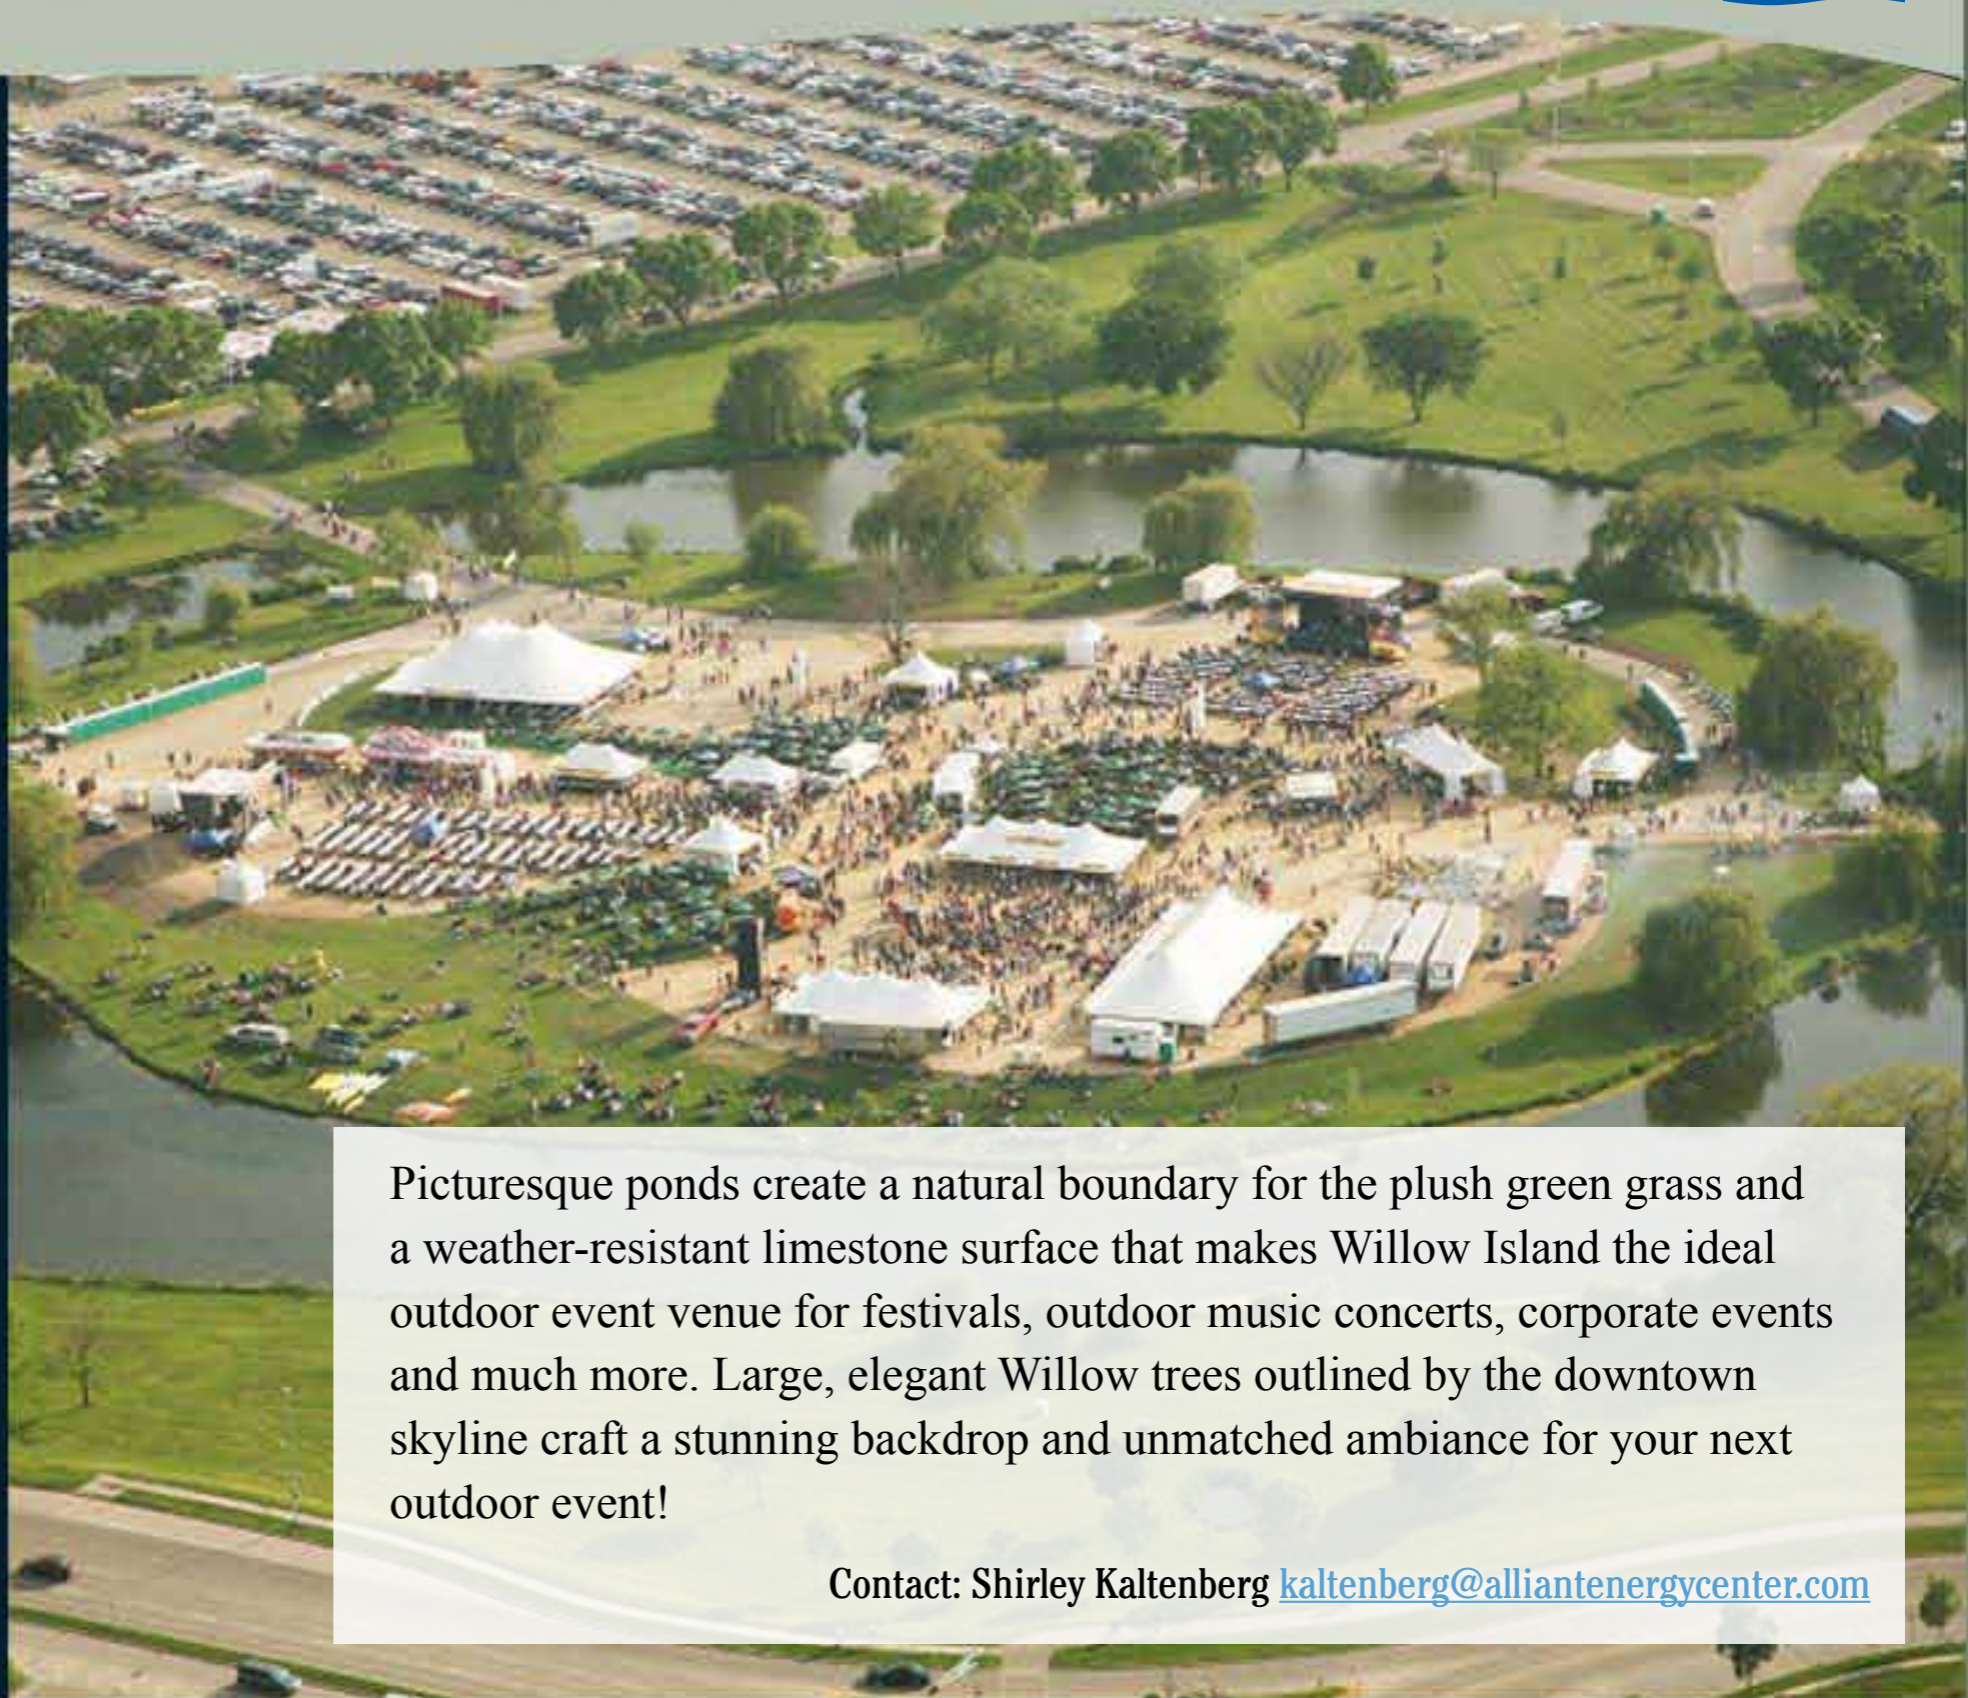

ALLIANT ENERGY CENTER

VETERANS MEMORIAL COLISEUM • EXHIBITION HALL • WILLOW ISLAND

WILLOW ISLAND [HOME]

CONCERTS, FESTIVALS
& OUTDOOR EVENTS

AMENITIES

PARKING

CATERING & CONCESSIONS

MADISON, WI

WWW.ALLIANTENERGYCENTER.COM

PLAN YOUR EVENT —
SALES@ALLIANTENERGYCENTER.COM

Picturesque ponds create a natural boundary for the plush green grass and a weather-resistant limestone surface that makes Willow Island the ideal outdoor event venue for festivals, outdoor music concerts, corporate events and much more. Large, elegant Willow trees outlined by the downtown skyline craft a stunning backdrop and unmatched ambiance for your next outdoor event!

Contact: Shirley Kaltenberg kaltenberg@alliantenergycenter.com