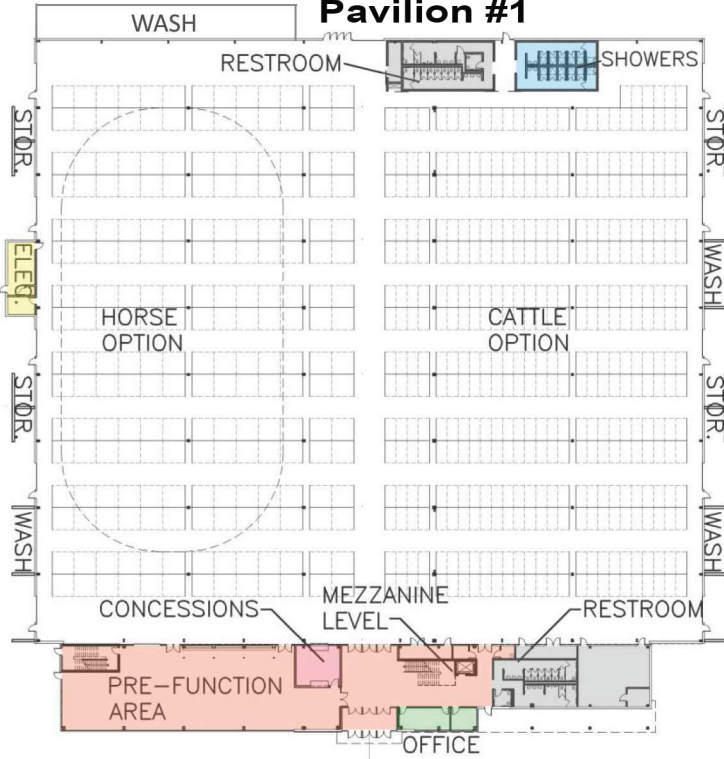

NEW HOLLAND PAVILIONS AT THE ALLIANT ENERGY CENTER

WWW.ALLIANTENERGYCENTER.COM

Pavilion #1

Pavilion #2

	Pavilion #1	Pavilion #2
Show Space	81,000 sq. ft.	189,000 sq. ft.
Pre-Function Area	Yes - 7,900 sq. ft.	No
Cattle Capacity	Up to 800	Up to 1,800
Horse Capacity	Up to 400	Up to 900
Outdoor Arena	Accessible	Accessible
Clear Span	120'	120'
Office Space & Concessions	Yes	Yes
Wi-Fi & PA System	Yes	Yes
Restrooms	Yes	Yes
Showers	Yes	Access in Pavilion #1
Heated	Yes	No
Fire-Suppression	Yes	Yes
Covered Wash Bays	Yes	Yes
Covered Manure Storage	Yes	Yes
Outdoor Covered Walkways	Yes	Yes
Milking Parlor	Access in Pavilion #2	Yes