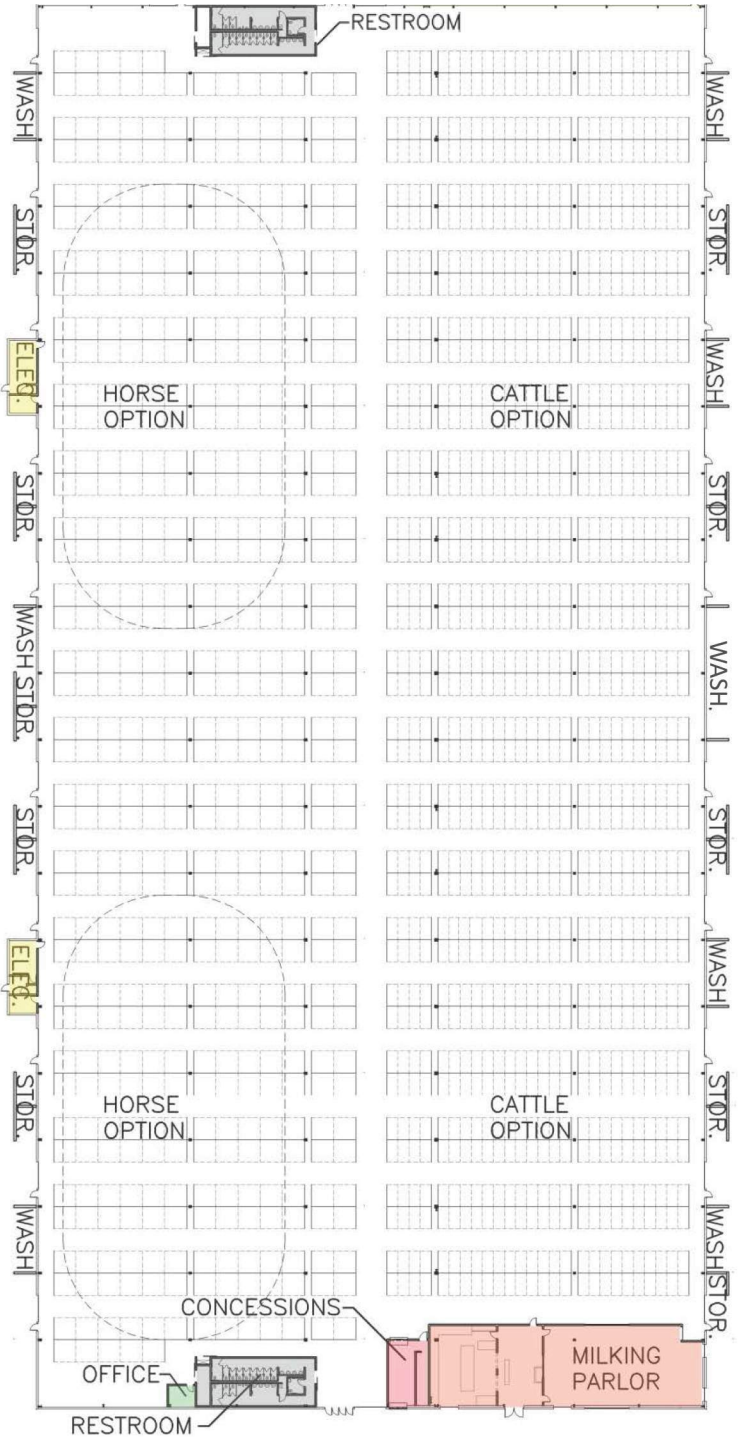

NEW HOLLAND PAVILIONS AT THE ALLIANT ENERGY CENTER

WWW.ALLIANTENERGYCENTER.COM

Pavilion #1

Pavilion #2

	Pavilion #1	Pavilion #2
Show Space	81,000 sq. ft.	189,000 sq. ft.
Pre-Function Area	Yes - 7,900 sq. ft.	No
Cattle Capacity	Up to 800	Up to 1,800
Horse Capacity	Up to 400	Up to 900
Outdoor Arena	Accessible	Accessible
Clear Span	120'	120'
Office Space & Concessions	Yes	Yes
Wi-Fi & PA System	Yes	Yes
Restrooms	Yes	Yes
Showers	Yes	Access in Pavilion #1
Heated	Yes	No
Fire-Suppression	Yes	Yes
Covered Wash Bays	Yes	Yes
Covered Manure Storage	Yes	Yes
Outdoor Covered Walkways	Yes	Yes
Milking Parlor	Access in Pavilion #2	Yes